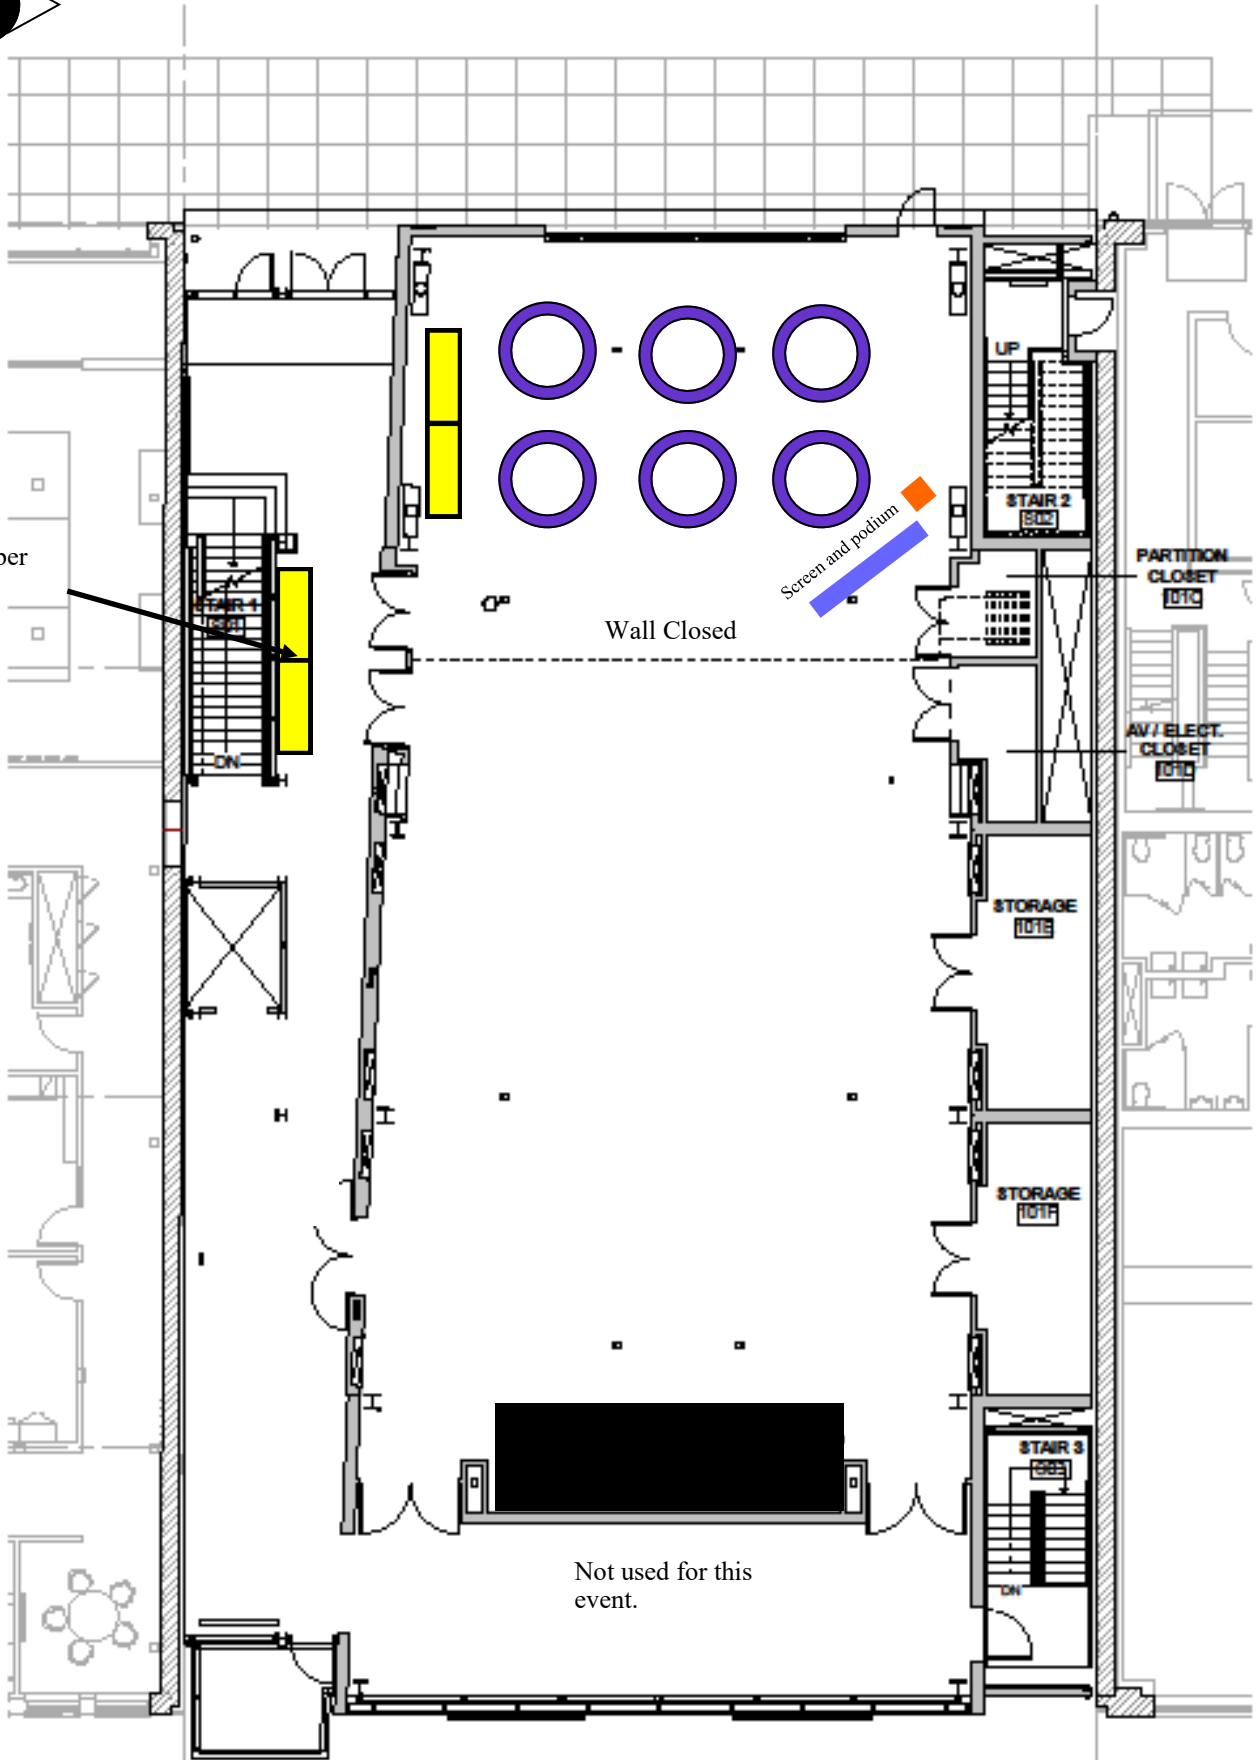

Event Name:
Event Date:

2 chairs per table

● Bistro Tables

■ 6' Tables

○ Round tables —
10 chairs max per table
(though uncomfortable)