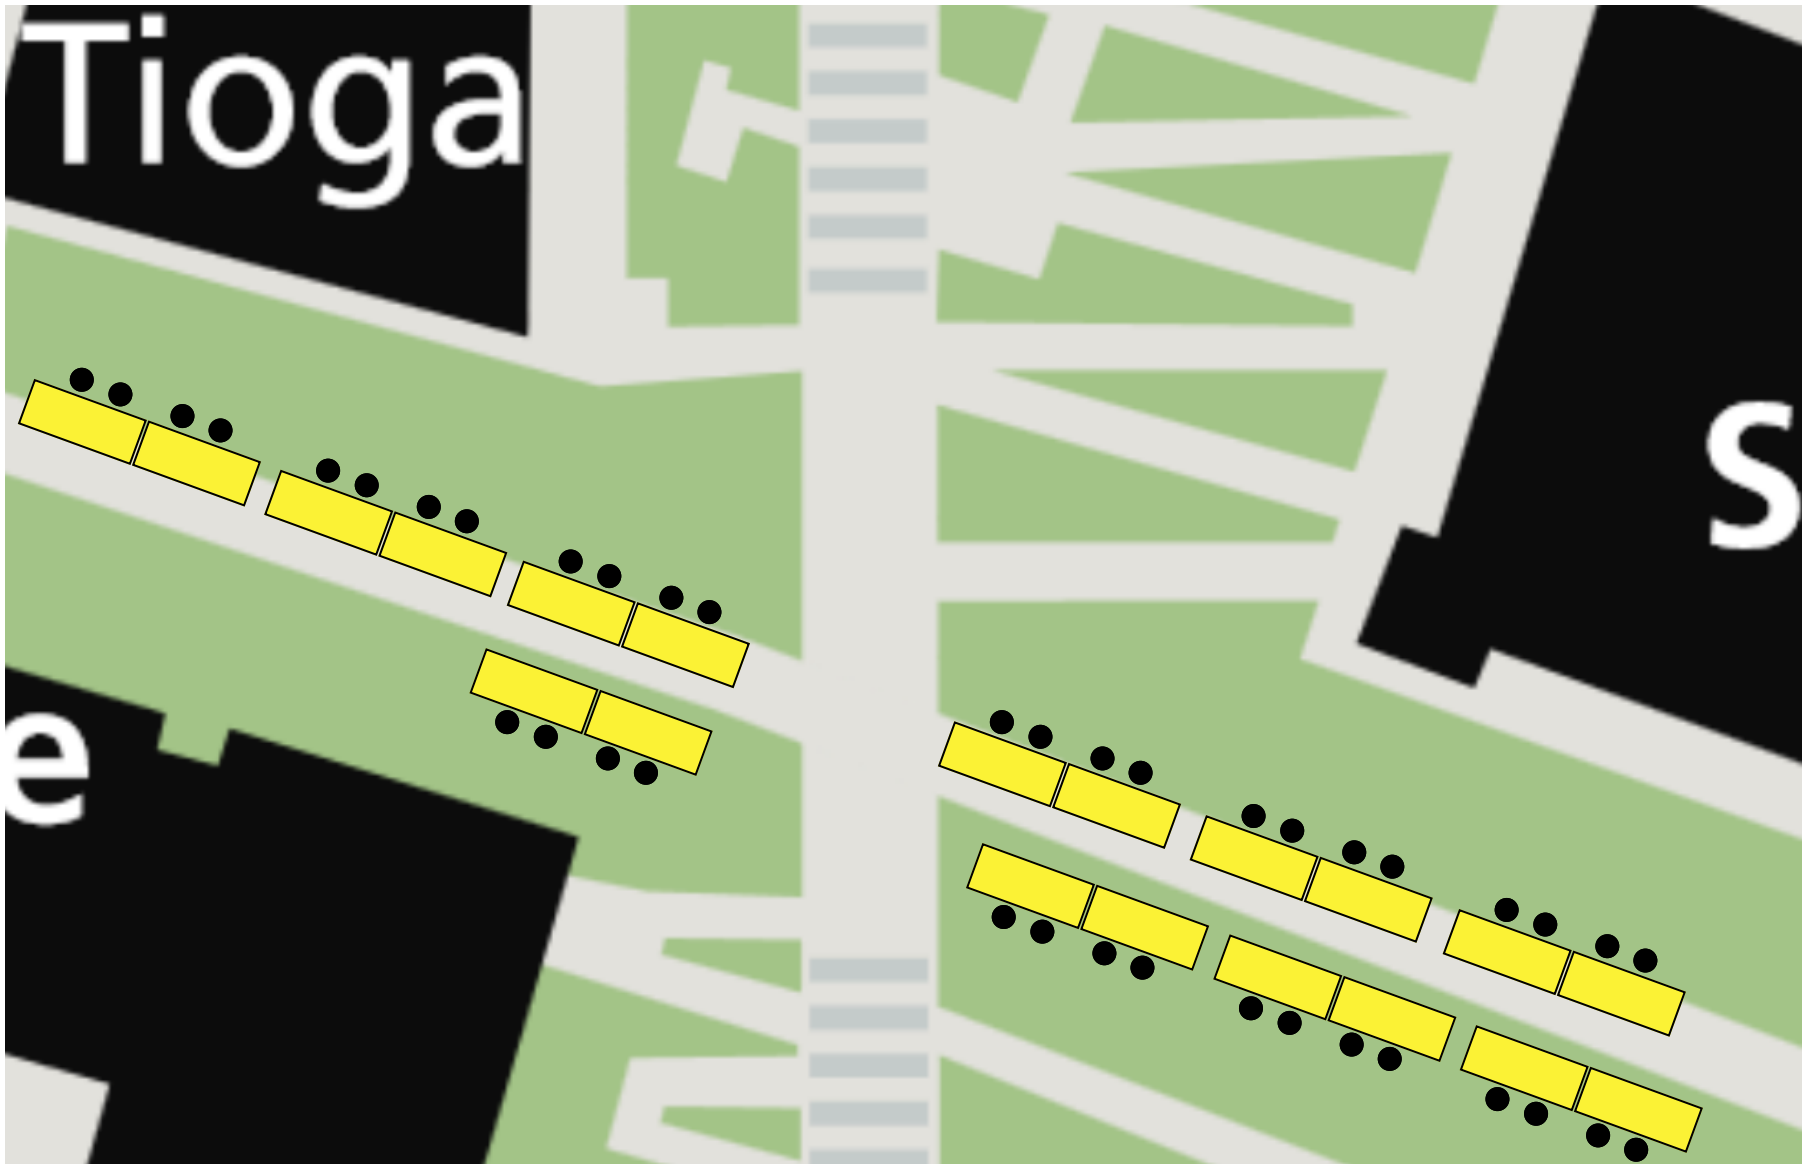

Prairie Line Trail - Plaza

2 Six foot tables with 2 chairs each