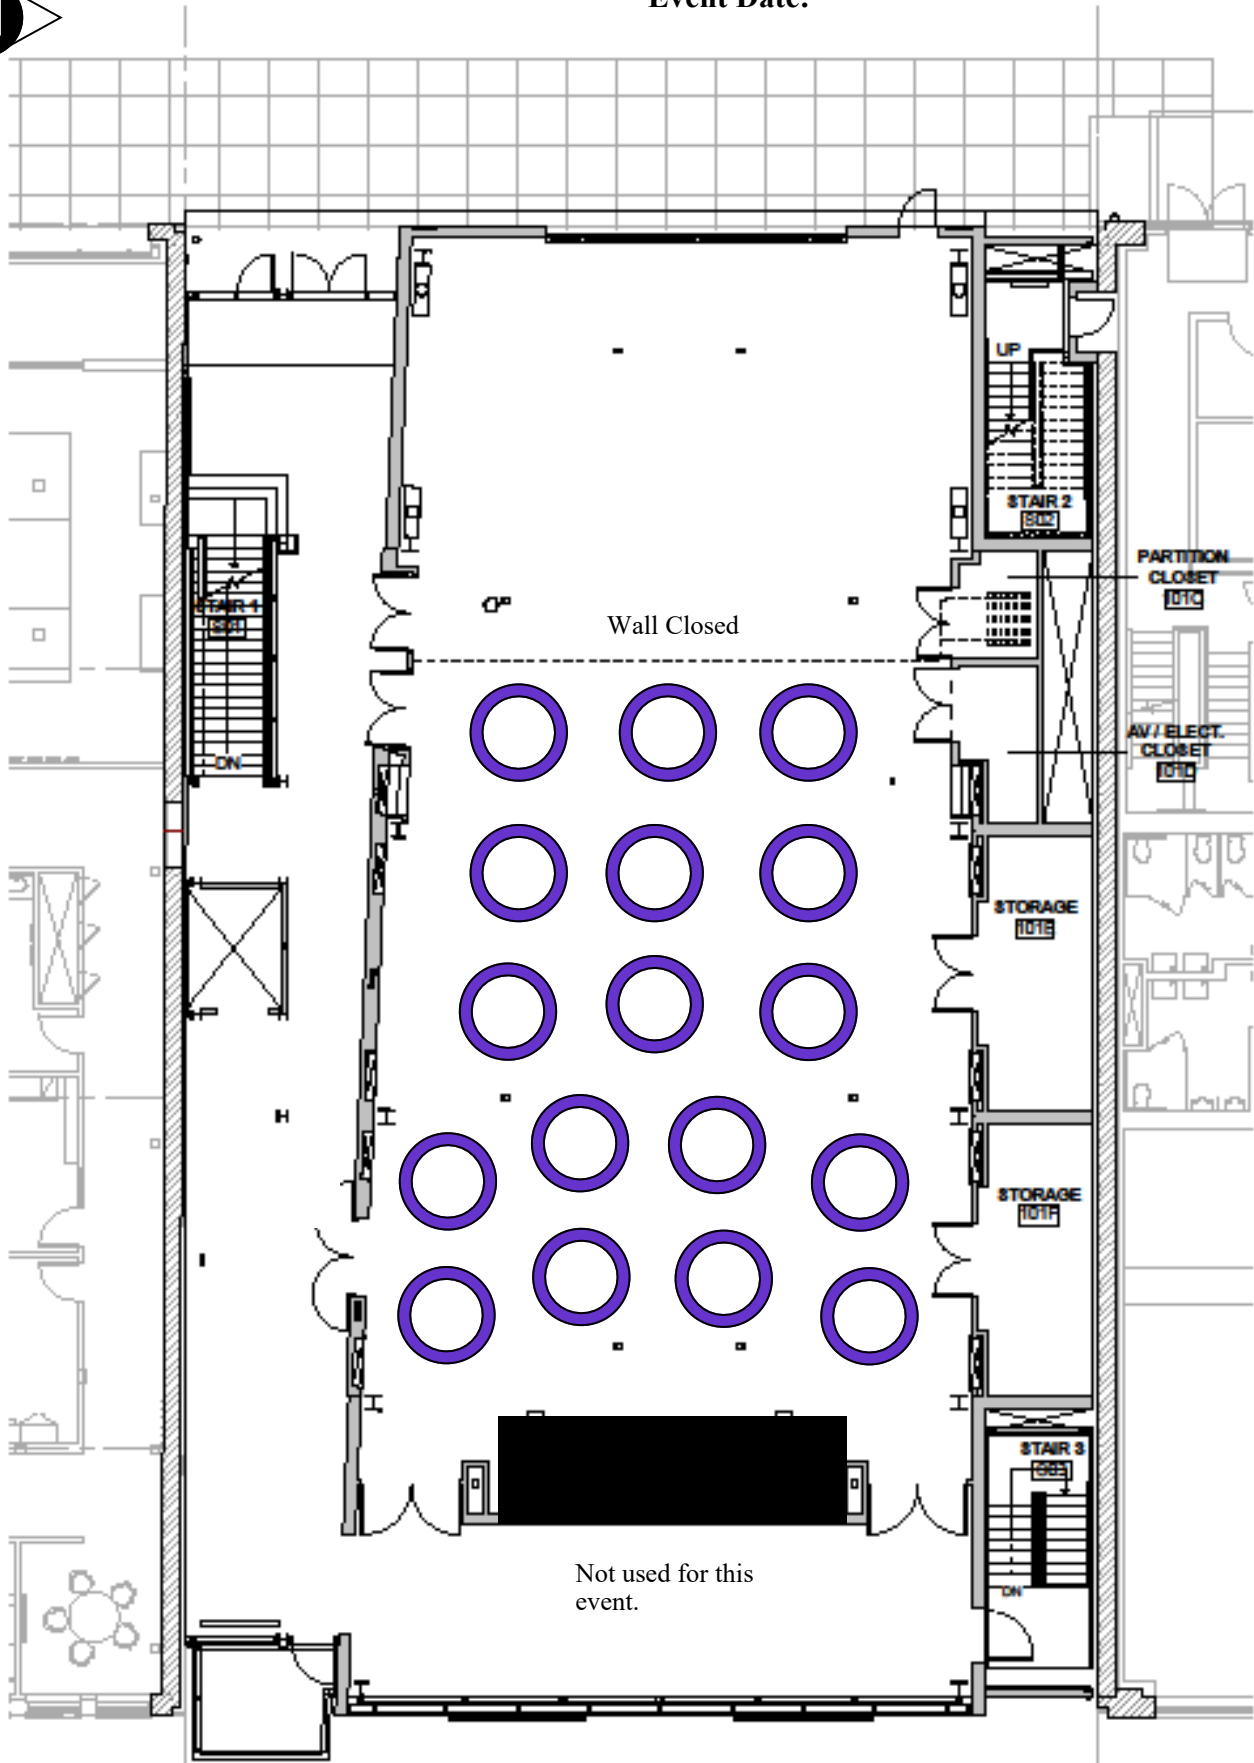

Event Name:  
Event Date:

● Bistro Tables

■ 6' Tables - 2 chairs max

○ Round tables — 10 chairs max per table (though uncomfortable)