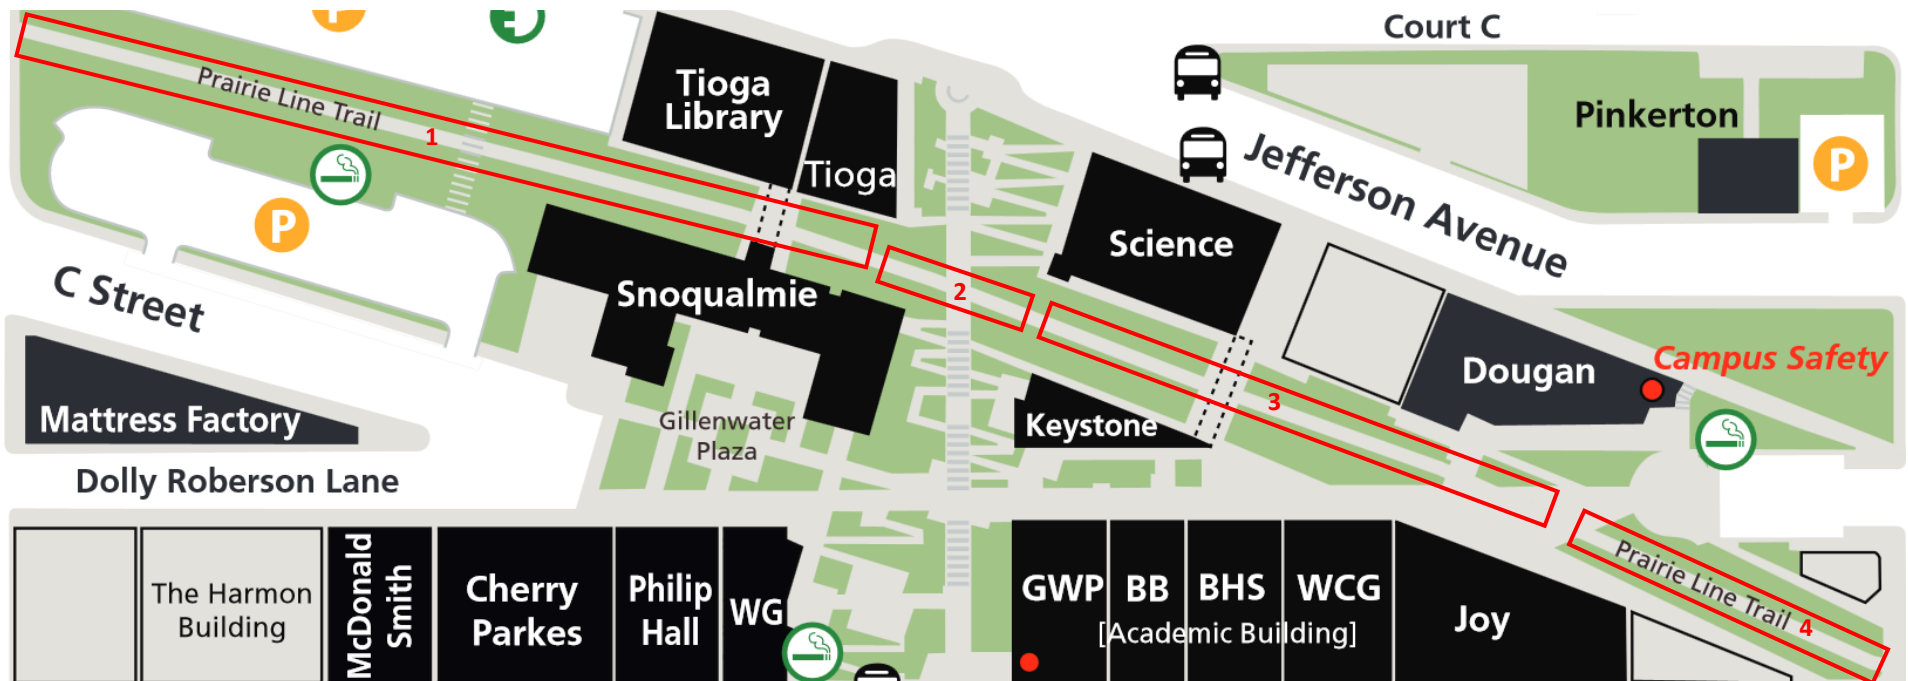

Prairie Line Trail Location Breakdown

1. South: 21st Street to Grand Staircase

2. Plaza: Center area where the Trail meets the Stairs

3. North: Grand Staircase to Dougan Circle

4. JLS Memorial: Far north end from 17th to Dougan Circle, near JLSM Sculpture